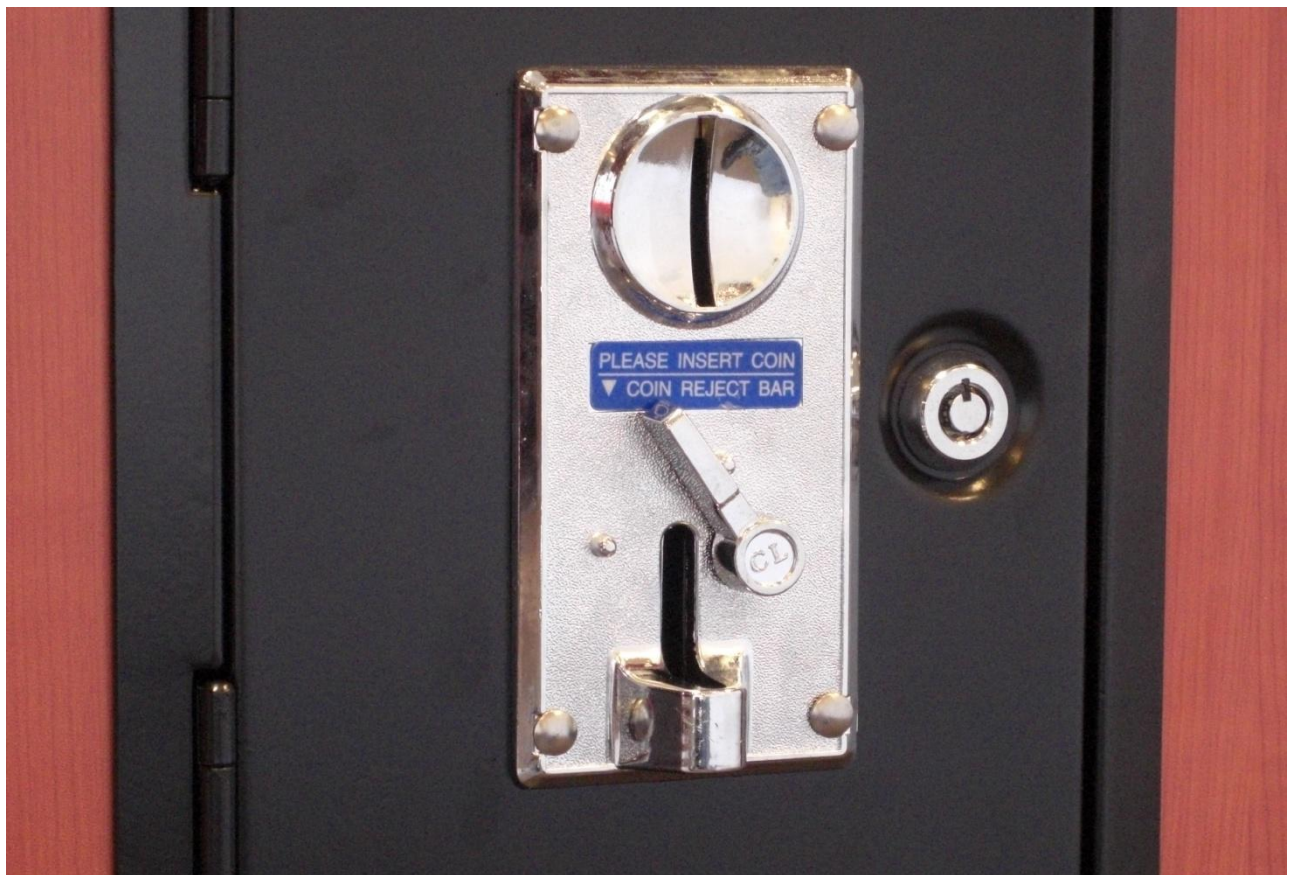

Bright 21" Real Arcade CRT Monitor – Cabinet Available In Cherry or Black

Control Panel Features Shooting Buttons on the Left and Right Side of Joystick

Commercial Grade Steel Coin Mechanism and Locks

Choice of Licensed Arcade Artwork